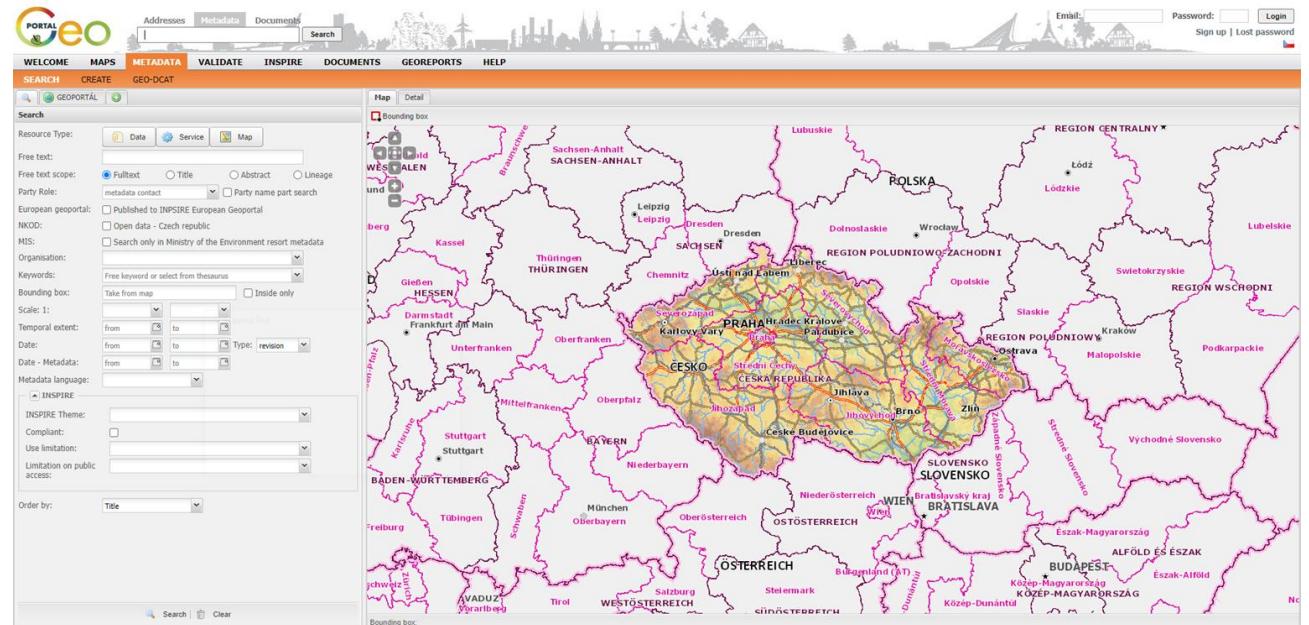

- **Vyhľadávacia služba CSW v metaúdajoch rezortu ÚGKK**

<https://zbgisws.skgeodesy.sk/zbgiscsw/service.svc/get?request=GetCapabilities&service=CSW>

The screenshot displays the search interface of the ÚGKK SR metadata system. At the top, there is a navigation bar with the logo 'ÚGKK SR Metadata system ZBGIS' and links for 'Home', 'Search', 'Browse', 'Login', 'Help', 'About', and 'Feedback'. A 'Launch Map Viewer' button is also present. The main search area features a text input field containing 'budovy' and a green 'Search' button. Below the search bar, there are 'Additional Options' and 'Clear' links. The search criteria are defined under 'WHEN' (Intersecting selected, Fully within unselected) and 'WHERE' (Anywhere selected, Intersecting unselected, Fully within unselected). Date fields for 'Start Date' and 'End Date' are present. A map view at the bottom shows a geographical area with several red rectangular overlays. On the right side, the search results are displayed as a list of 10 items, with a total of 57 records. The results include 'INSPIRE - Budovy' and several 'LIDAR - DMP v 1.0' datasets from different locations like Tatry, Lučenec, Krupina, Banská Bystrica, Veľká Fatra, and Malá Fatra. At the bottom right, there are links to view results through REST and various API formats: GEORSS, ATOM, HTML, FRAGMENT, KML, JSON, DCAT, and CSV.

Príklady INSPIRE vyhľadávacích služieb

- **CENIA Národní geoportál INSPIRE**

<https://geoportal.gov.cz/web/guest/catalogue-client>

- **Vyhľadávacia služba CSW v metaúdajoch rezortu ÚGKK**

<https://geoportal.gov.cz/php/micka/csw/filter/inspire?SERVICE=CSW&REQUEST=GetCapabilities>